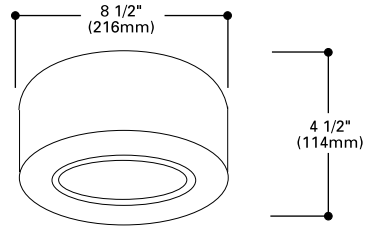

ATLITE

RF Surface Gimbal

Surface Mount Gimbal
Less Battery
Incandescent Lamps

EMERGENCY LIGHTING

- Lamp rotates 358° horizontally and 42° vertically
- White powder coat trim on housing
- Mounts to standard 4" round junction box
- Lamps are PAR36 sealed beam only – 6 or 12 volt
- Maximum lamp wattage is 25 watts

DESCRIPTION

The RF Surface Gimbal Series provides remote heads in your choice of trim finish to match existing installations.

DIMENSIONS

ORDERING INFORMATION

Catalog No.	Trim	Ship Wt.
RF603	W White	5

Note: PAR36 sealed beam lamp only 6 or 12 volt.
Maximum wattage 25 watts. Please specify lamp when ordering.